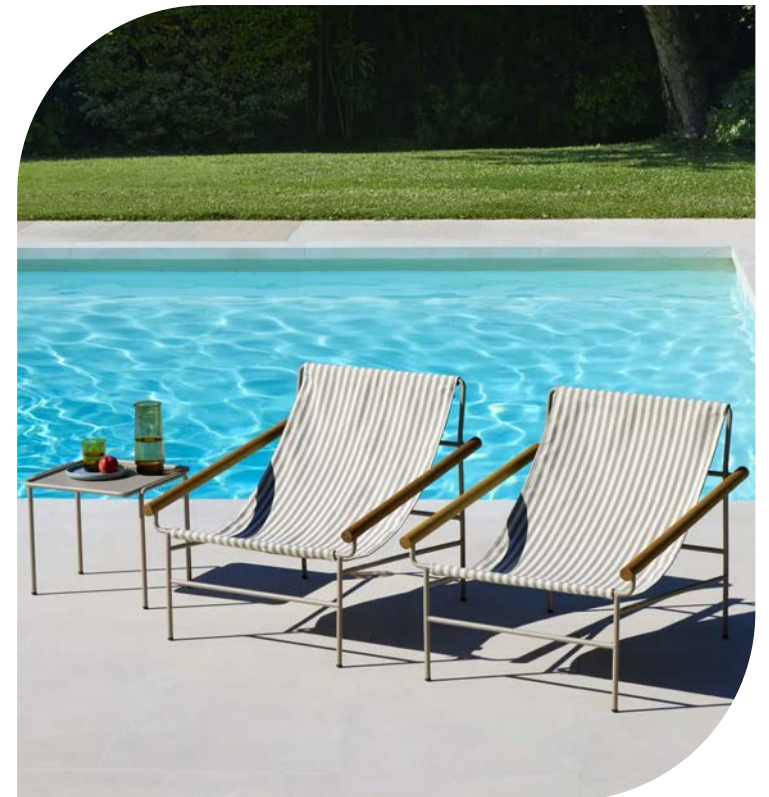

# Rope & Weave

Add a touch of natural elegance to your outdoor spaces with rope and weave outdoor furniture. From cosy lounge chairs, sofa sets and statement coffee tables, our ranges offer style, comfort and versatility. Our rope and weave models are available in a variety of colours and patterns.