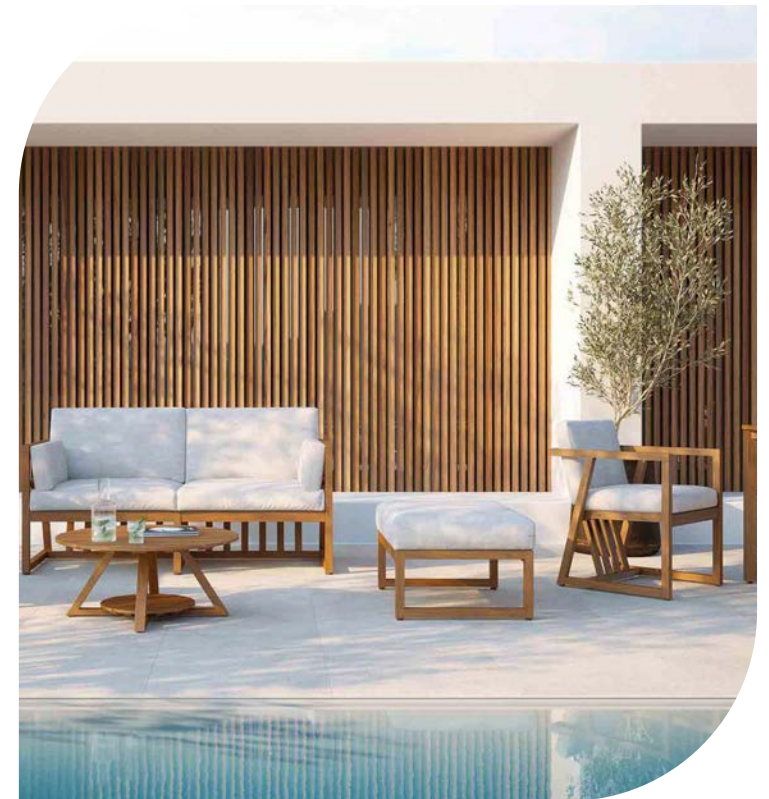

Pitagora MR.3744

Pitagora CO.3738